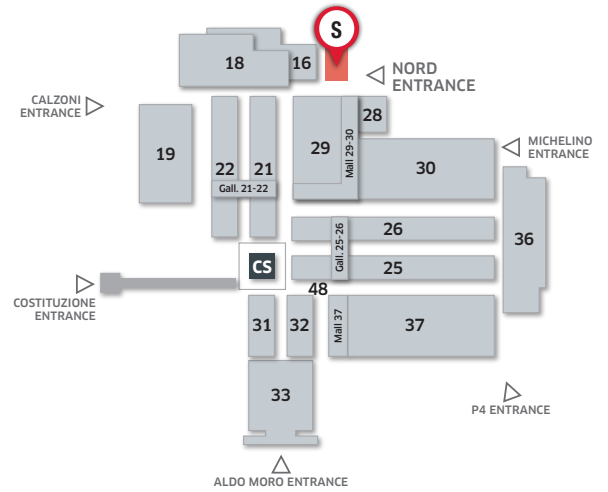

23-27 / 09 / 2024

cod. **102011204**

ADVERTISING POSITIONS MAP

Single-side backlit open-work sheet hung on the walls along the travelator route at Nord entrance.

2 AVAILABLE POSITIONS

Rate € 8,000.00

1 SINGLE-SIDE OPEN-WORK SHEET

Dimensions: **13,50 x 2,40 m** (width x height)
File format: **vector-graphics format** in high resolution
300 dpi

The single-side open-work sheet will be directly realized by **the Organizer.**

MATERIAL DELIVERY